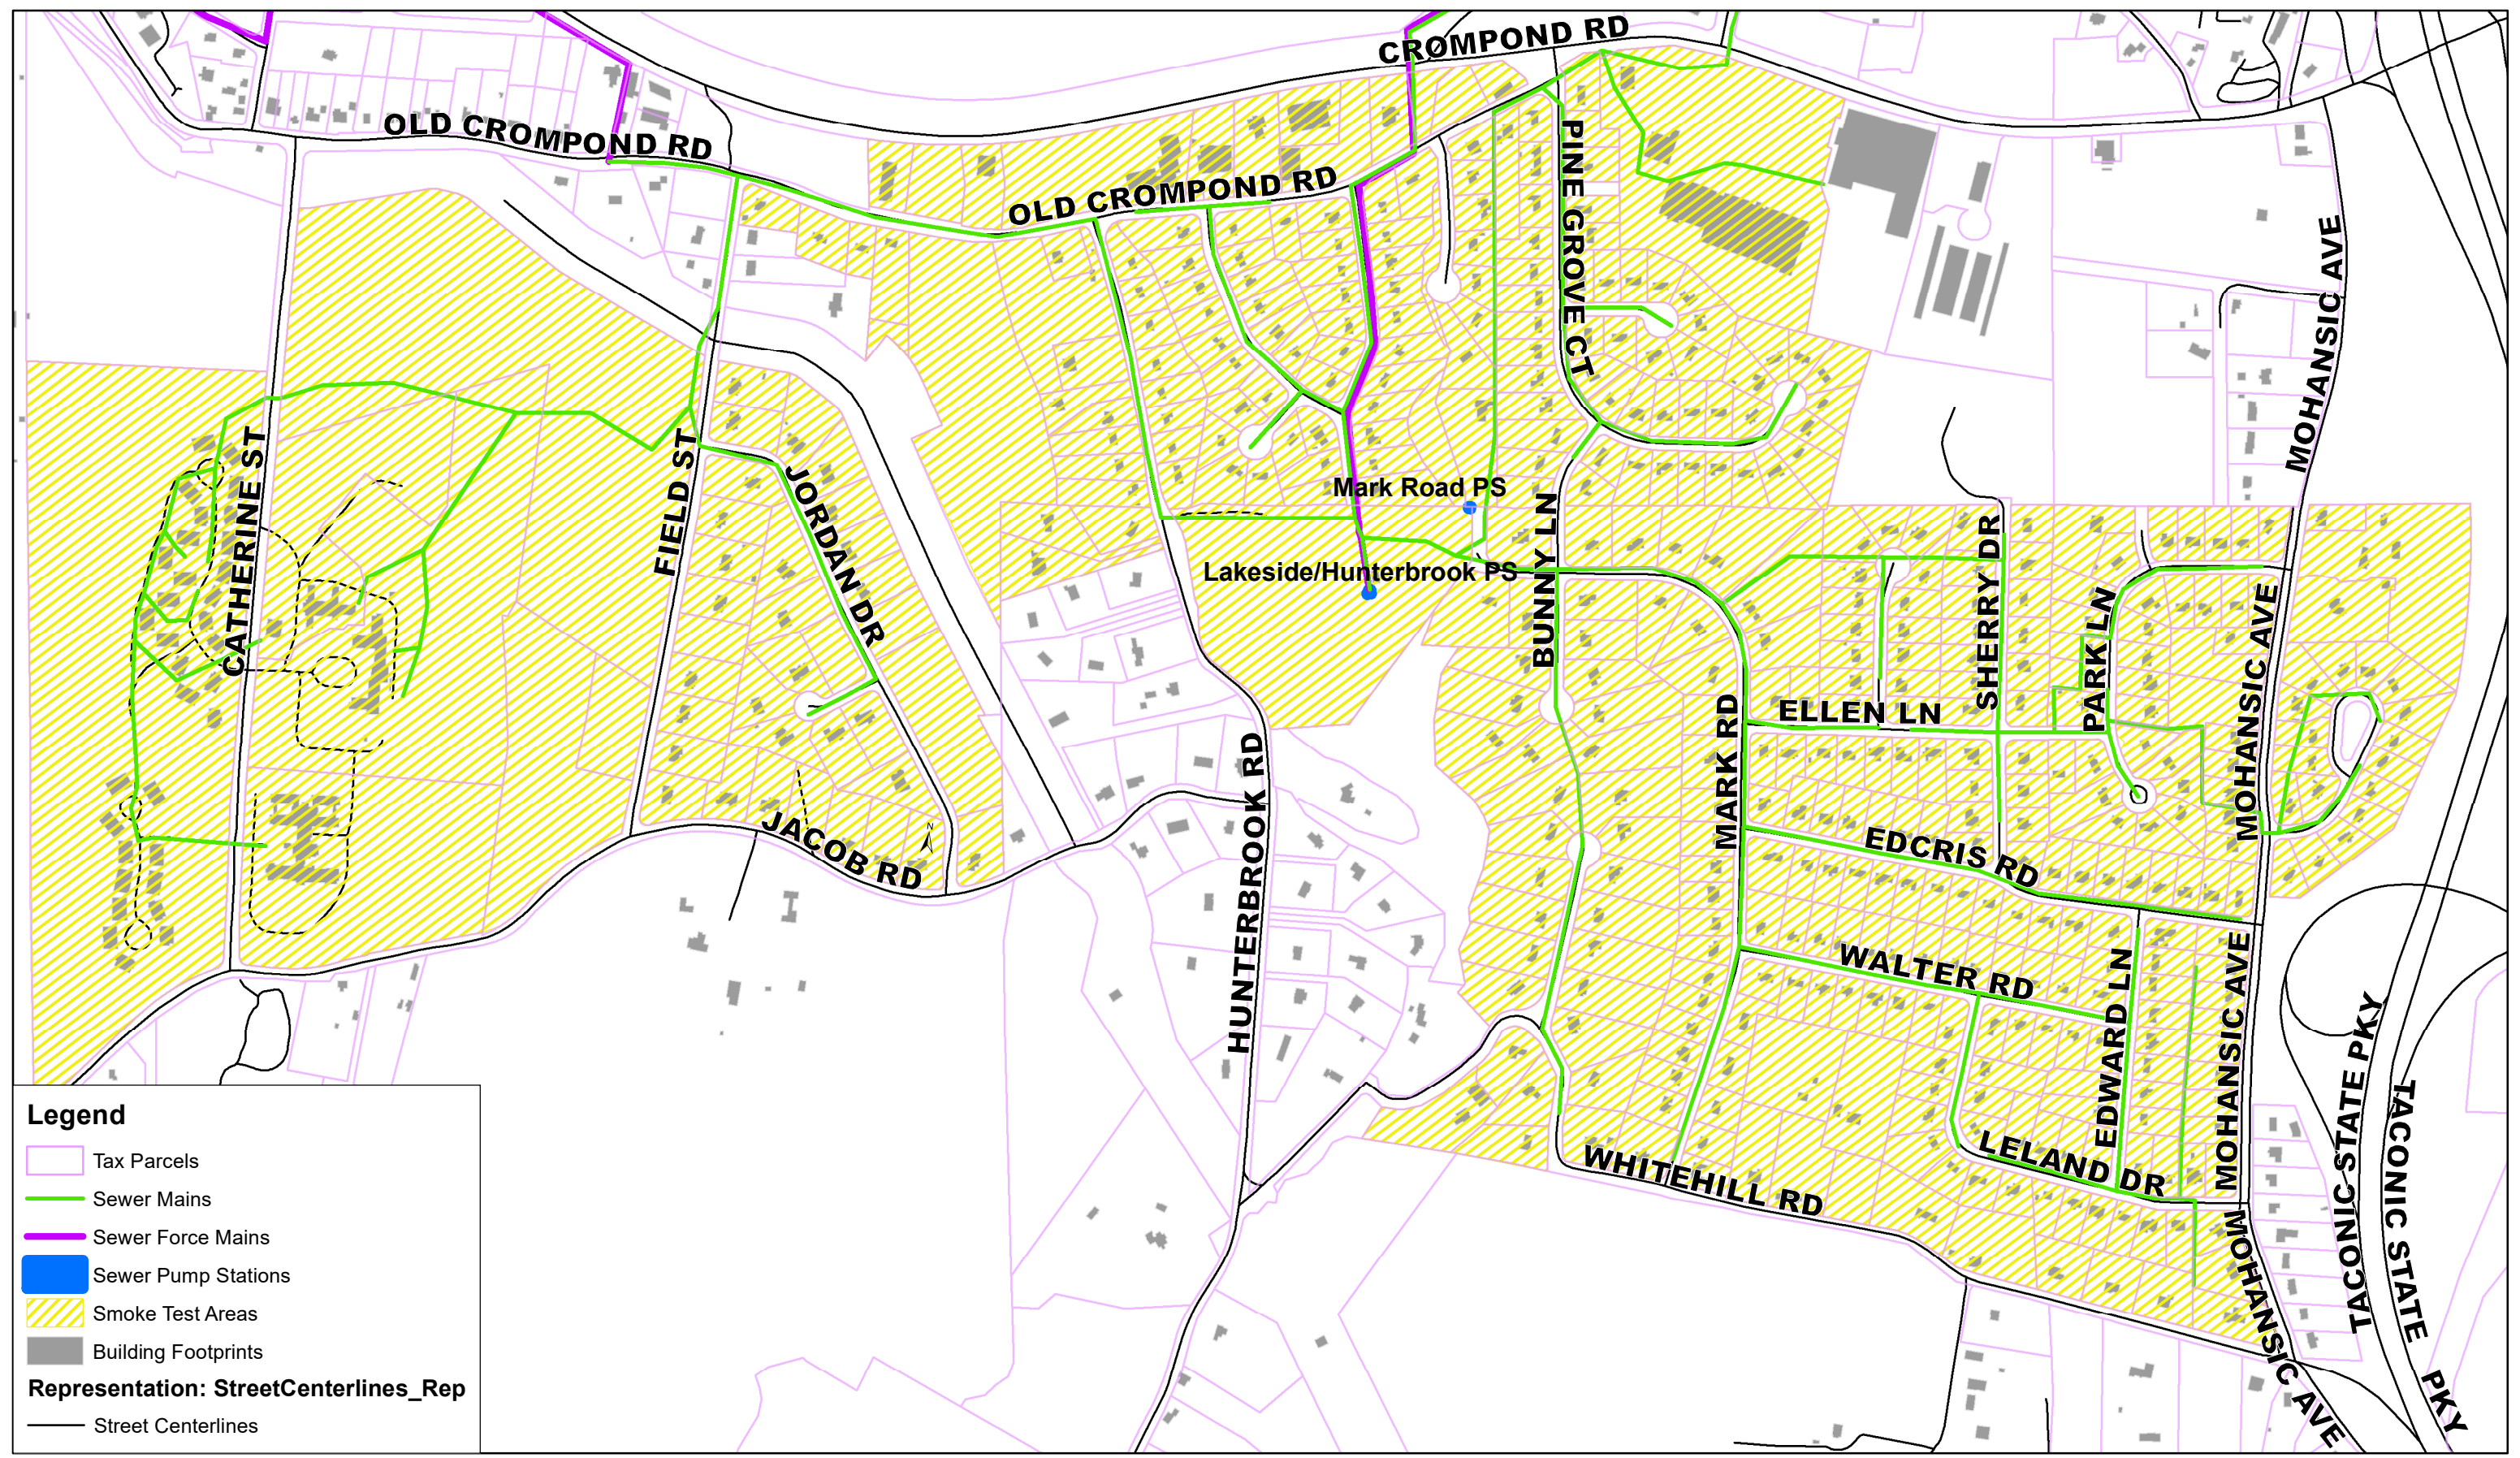

Smoke Test Area 3

Legend

- Tax Parcels
- Sewer Mains
- Sewer Force Mains
- Sewer Pump Stations
- Smoke Test Areas
- Building Footprints

Representation: StreetCenterlines_Rep

- Street Centerlines