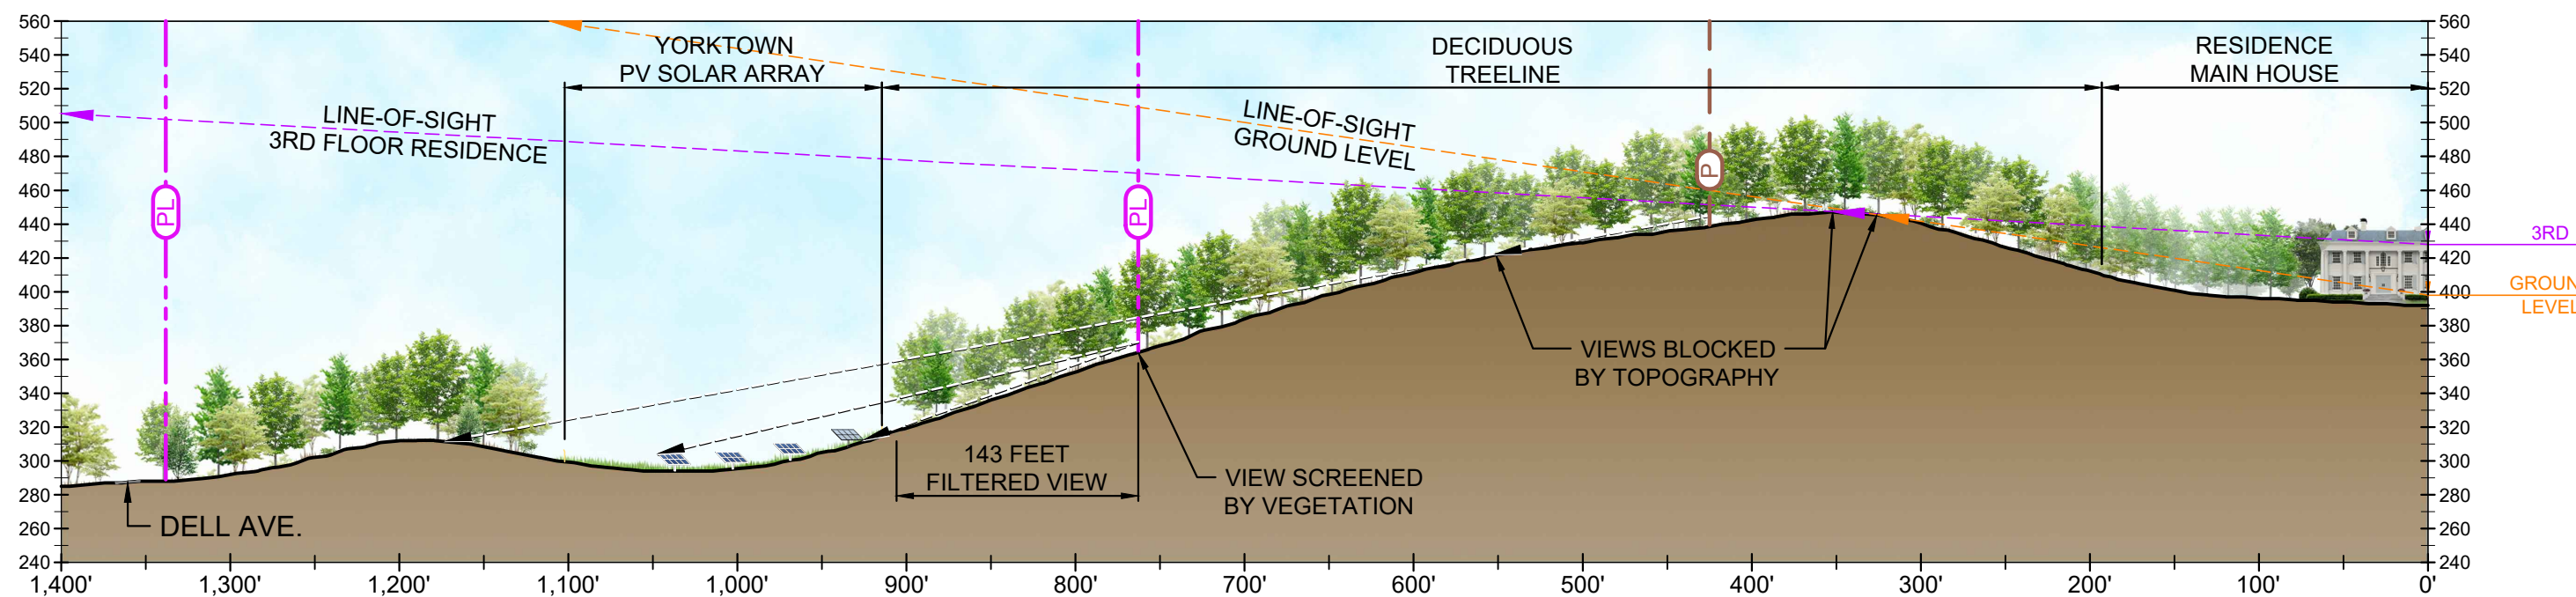

SCS DELL 014136 YORKTOWN, LLC
DELL AVENUE SOLAR FARM
 YORKTOWN, NEW YORK 10514
 JUNE 14, 2022 ◆ REVISION 0

OVERALL PLAN VIEW: LINE-OF-SIGHT #1, #2, #3, & 4
 PRELIMINARY DRAWINGS (06/14/2022)

PLAN VIEW: LINE-OF-SIGHT #1 (STA: 0 TO 1,400)

PROFILE VIEW: LINE-OF-SIGHT #1 (STA: 0 TO 1,400)

Horizontal and Vertical Scale - 1 : 1

PLAN VIEW: LINE-OF-SIGHT #2 (STA: 0 TO 1,800)

PROFILE VIEW: LINE-OF-SIGHT #2 (STA: 0 TO 1,800)

PLAN VIEW: LINE-OF-SIGHT #3 (STA: 0 TO 1,900)

PROFILE VIEW: LINE-OF-SIGHT #3 (STA: 0 TO 1,900)

Horizontal and Vertical Scale - 1 : 1

PLAN VIEW: LINE-OF-SIGHT #4 (STA: 0+00 TO 15+00)

PROFILE VIEW: LINE-OF-SIGHT #4 (STA: 0+00 TO 15+00)