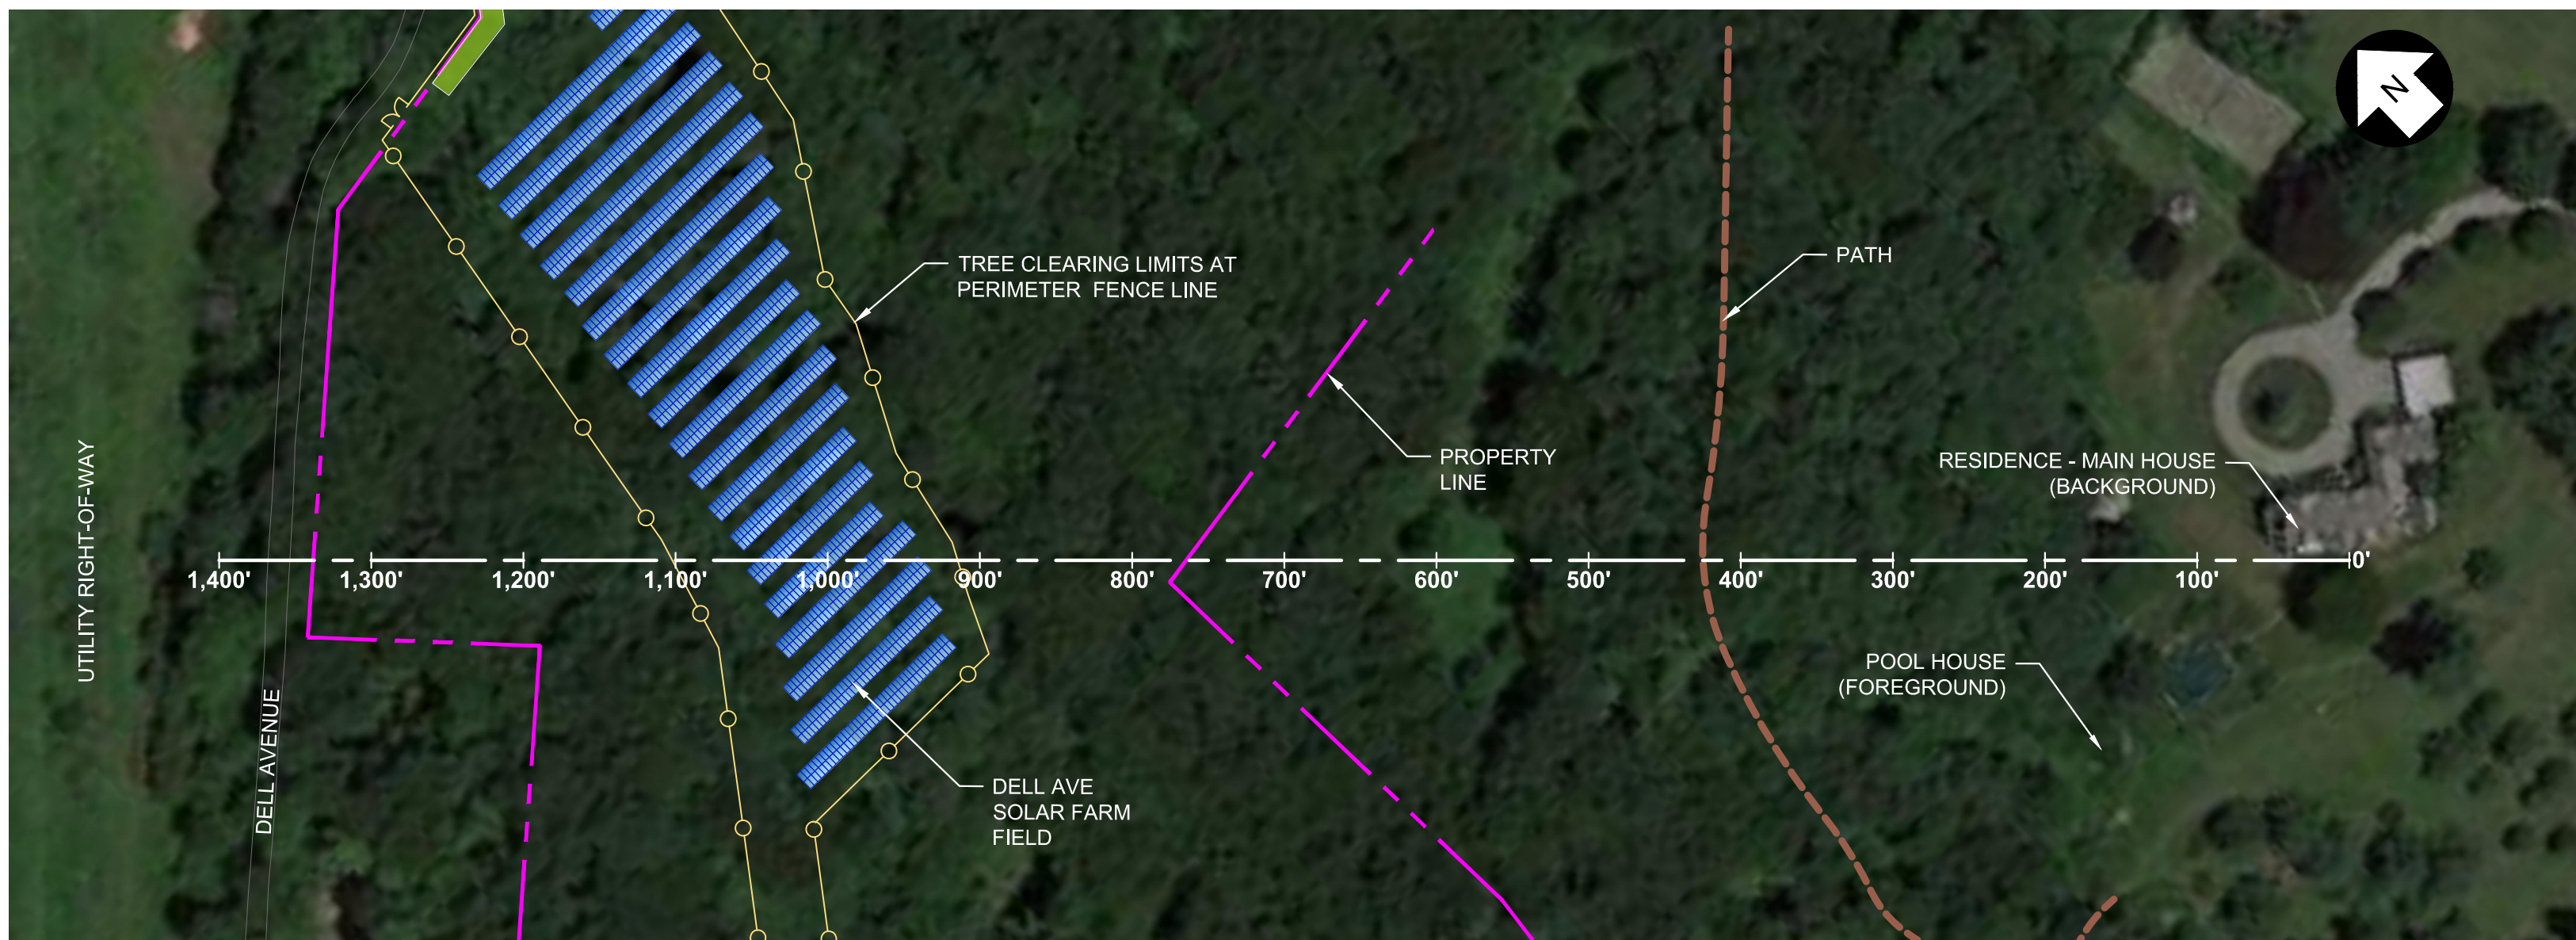

SCS DELL 014136 YORKTOWN, LLC
DELL AVENUE SOLAR FARM
 YORKTOWN, NEW YORK 10514
 JUNE 14, 2022 ◆ REVISION 0

OVERALL PLAN VIEW: LINE-OF-SIGHT #1, #2, #3, & 4
 PRELIMINARY DRAWINGS (06/14/2022)

PLAN VIEW: LINE-OF-SIGHT #1 (STA: 0 TO 1,400)

PROFILE VIEW: LINE-OF-SIGHT #1 (STA: 0 TO 1,400)

Horizontal and Vertical Scale - 1 : 1

PLAN VIEW: LINE-OF-SIGHT #2 (STA: 0 TO 1,800)

PROFILE VIEW: LINE-OF-SIGHT #2 (STA: 0 TO 1,800)

PLAN VIEW: LINE-OF-SIGHT #3 (STA: 0 TO 1,900)

PROFILE VIEW: LINE-OF-SIGHT #3 (STA: 0 TO 1,900)

Horizontal and Vertical Scale - 1 : 1

PLAN VIEW: LINE-OF-SIGHT #4 (STA: 0+00 TO 15+00)

PROFILE VIEW: LINE-OF-SIGHT #4 (STA: 0+00 TO 15+00)