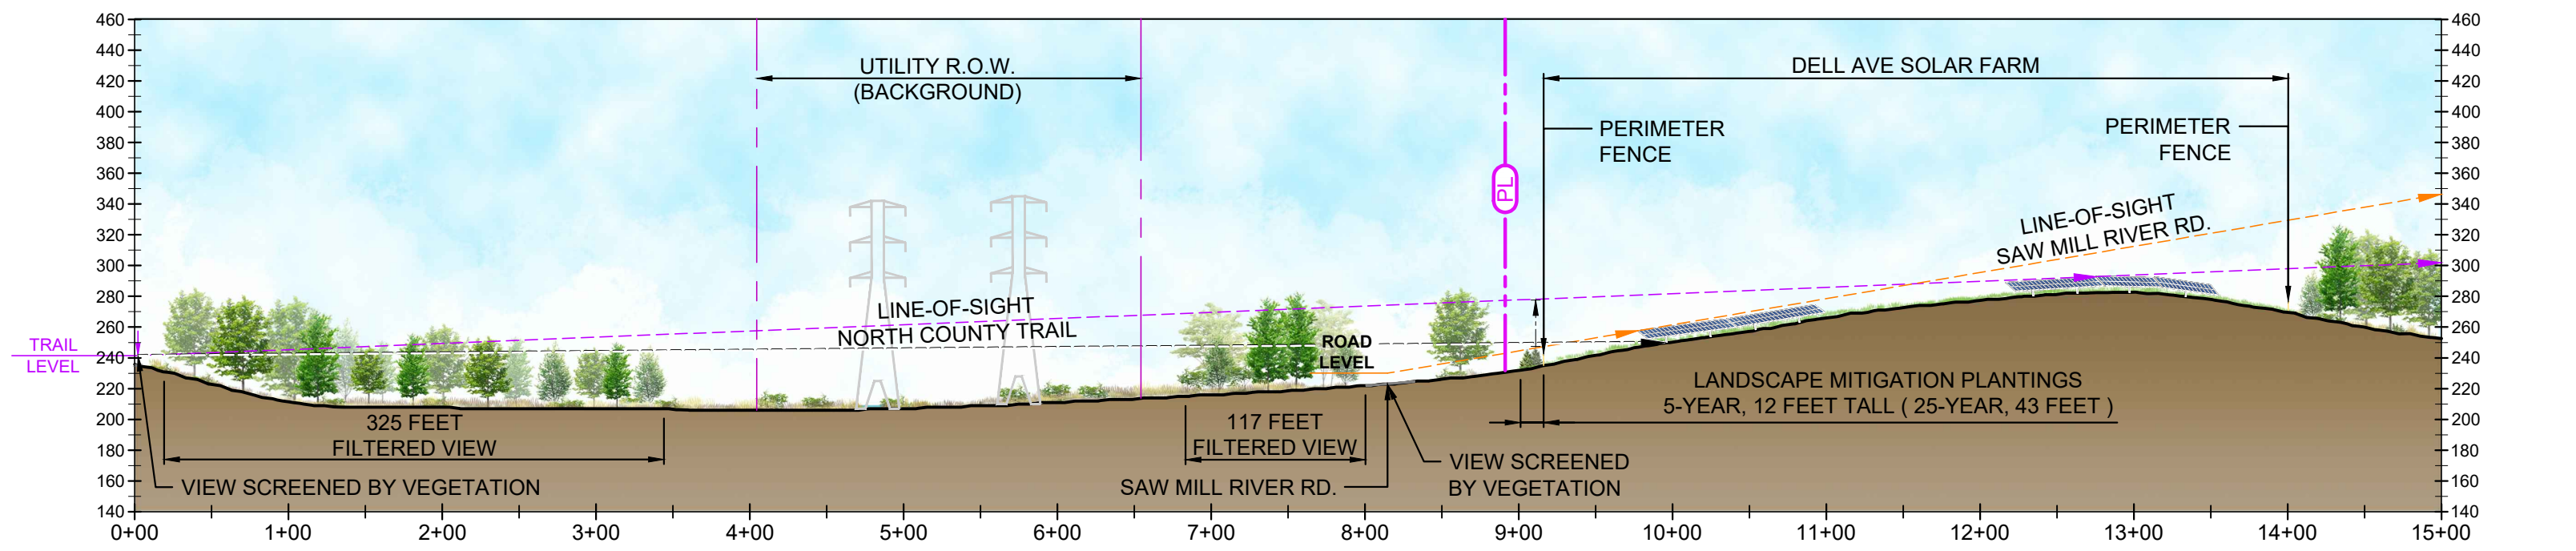

PROFILE VIEW: LINE-OF-SIGHT #1 (STA: 0 TO 1,400)

Horizontal and Vertical Scale - 1 : 1

PLAN VIEW: LINE-OF-SIGHT #2 (STA: 0 TO 1,800)

PROFILE VIEW: LINE-OF-SIGHT #2 (STA: 0 TO 1,800)

PLAN VIEW: LINE-OF-SIGHT #3 (STA: 0 TO 1,900)

PROFILE VIEW: LINE-OF-SIGHT #3 (STA: 0 TO 1,900)

Horizontal and Vertical Scale - 1 : 1

PLAN VIEW: LINE-OF-SIGHT #4 (STA: 0+00 TO 15+00)

PROFILE VIEW: LINE-OF-SIGHT #4 (STA: 0+00 TO 15+00)