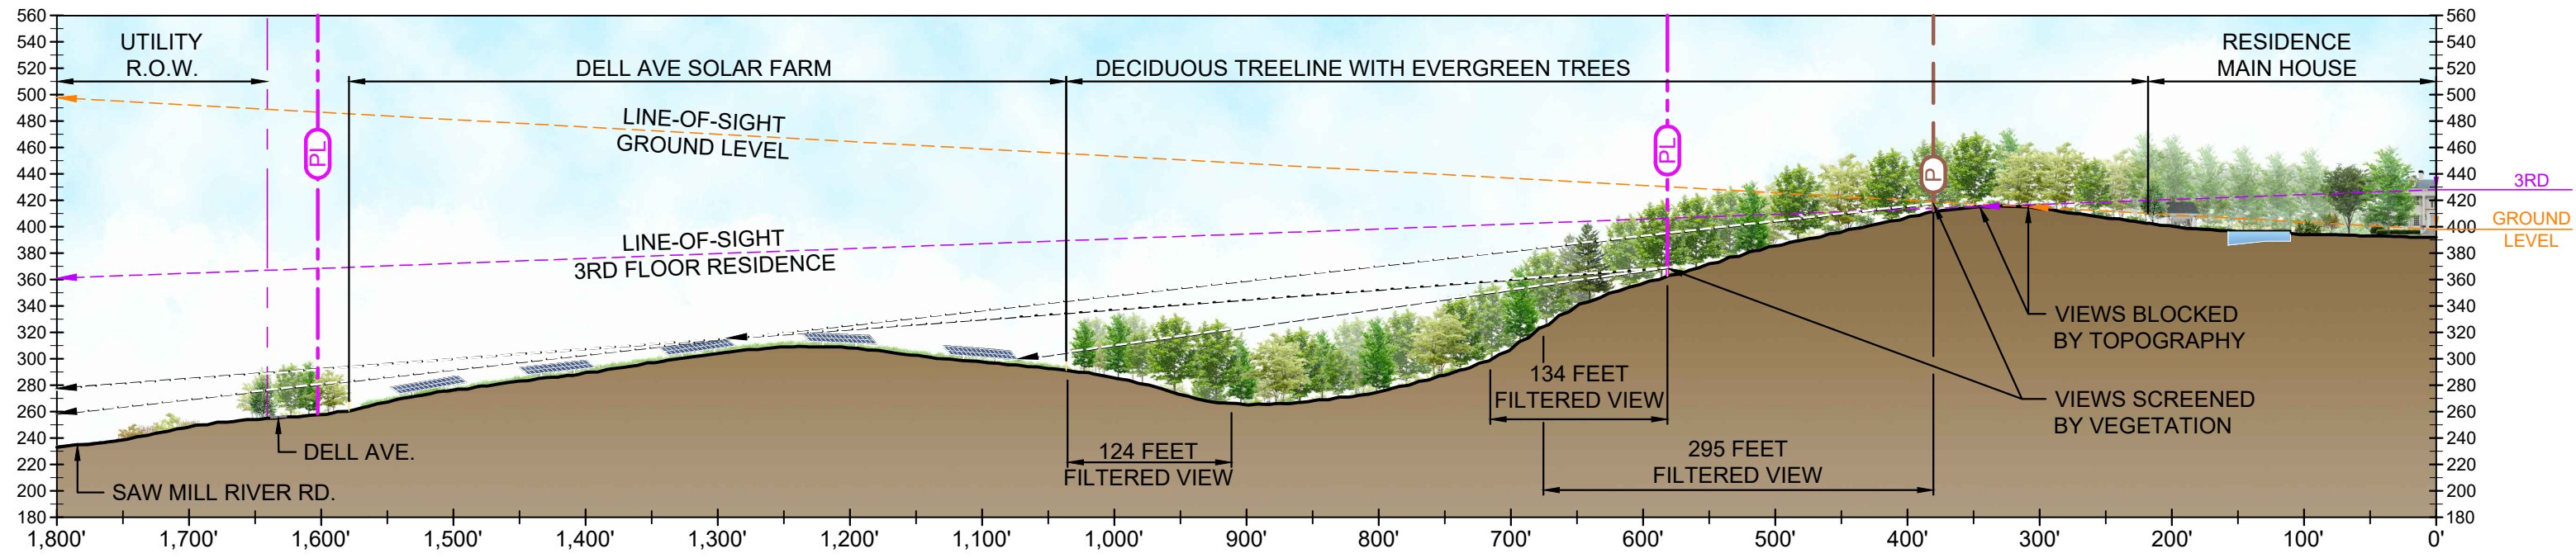

SCS DELL 014136 YORKTOWN, LLC
DELL AVENUE SOLAR FARM
 YORKTOWN, NEW YORK 10514
 JUNE 14, 2022 ◆ REVISION 0

OVERALL PLAN VIEW: LINE-OF-SIGHT #1, #2, #3, & 4
 PRELIMINARY DRAWINGS (06/14/2022)

PLAN VIEW: LINE-OF-SIGHT #1 (STA: 0 TO 1,400)

PROFILE VIEW: LINE-OF-SIGHT #1 (STA: 0 TO 1,400)

Horizontal and Vertical Scale - 1 : 1

PLAN VIEW: LINE-OF-SIGHT #2 (STA: 0 TO 1,800)

PROFILE VIEW: LINE-OF-SIGHT #2 (STA: 0 TO 1,800)

PLAN VIEW: LINE-OF-SIGHT #3 (STA: 0 TO 1,900)

PROFILE VIEW: LINE-OF-SIGHT #3 (STA: 0 TO 1,900)

Horizontal and Vertical Scale - 1 : 1

PLAN VIEW: LINE-OF-SIGHT #4 (STA: 0+00 TO 15+00)

PROFILE VIEW: LINE-OF-SIGHT #4 (STA: 0+00 TO 15+00)