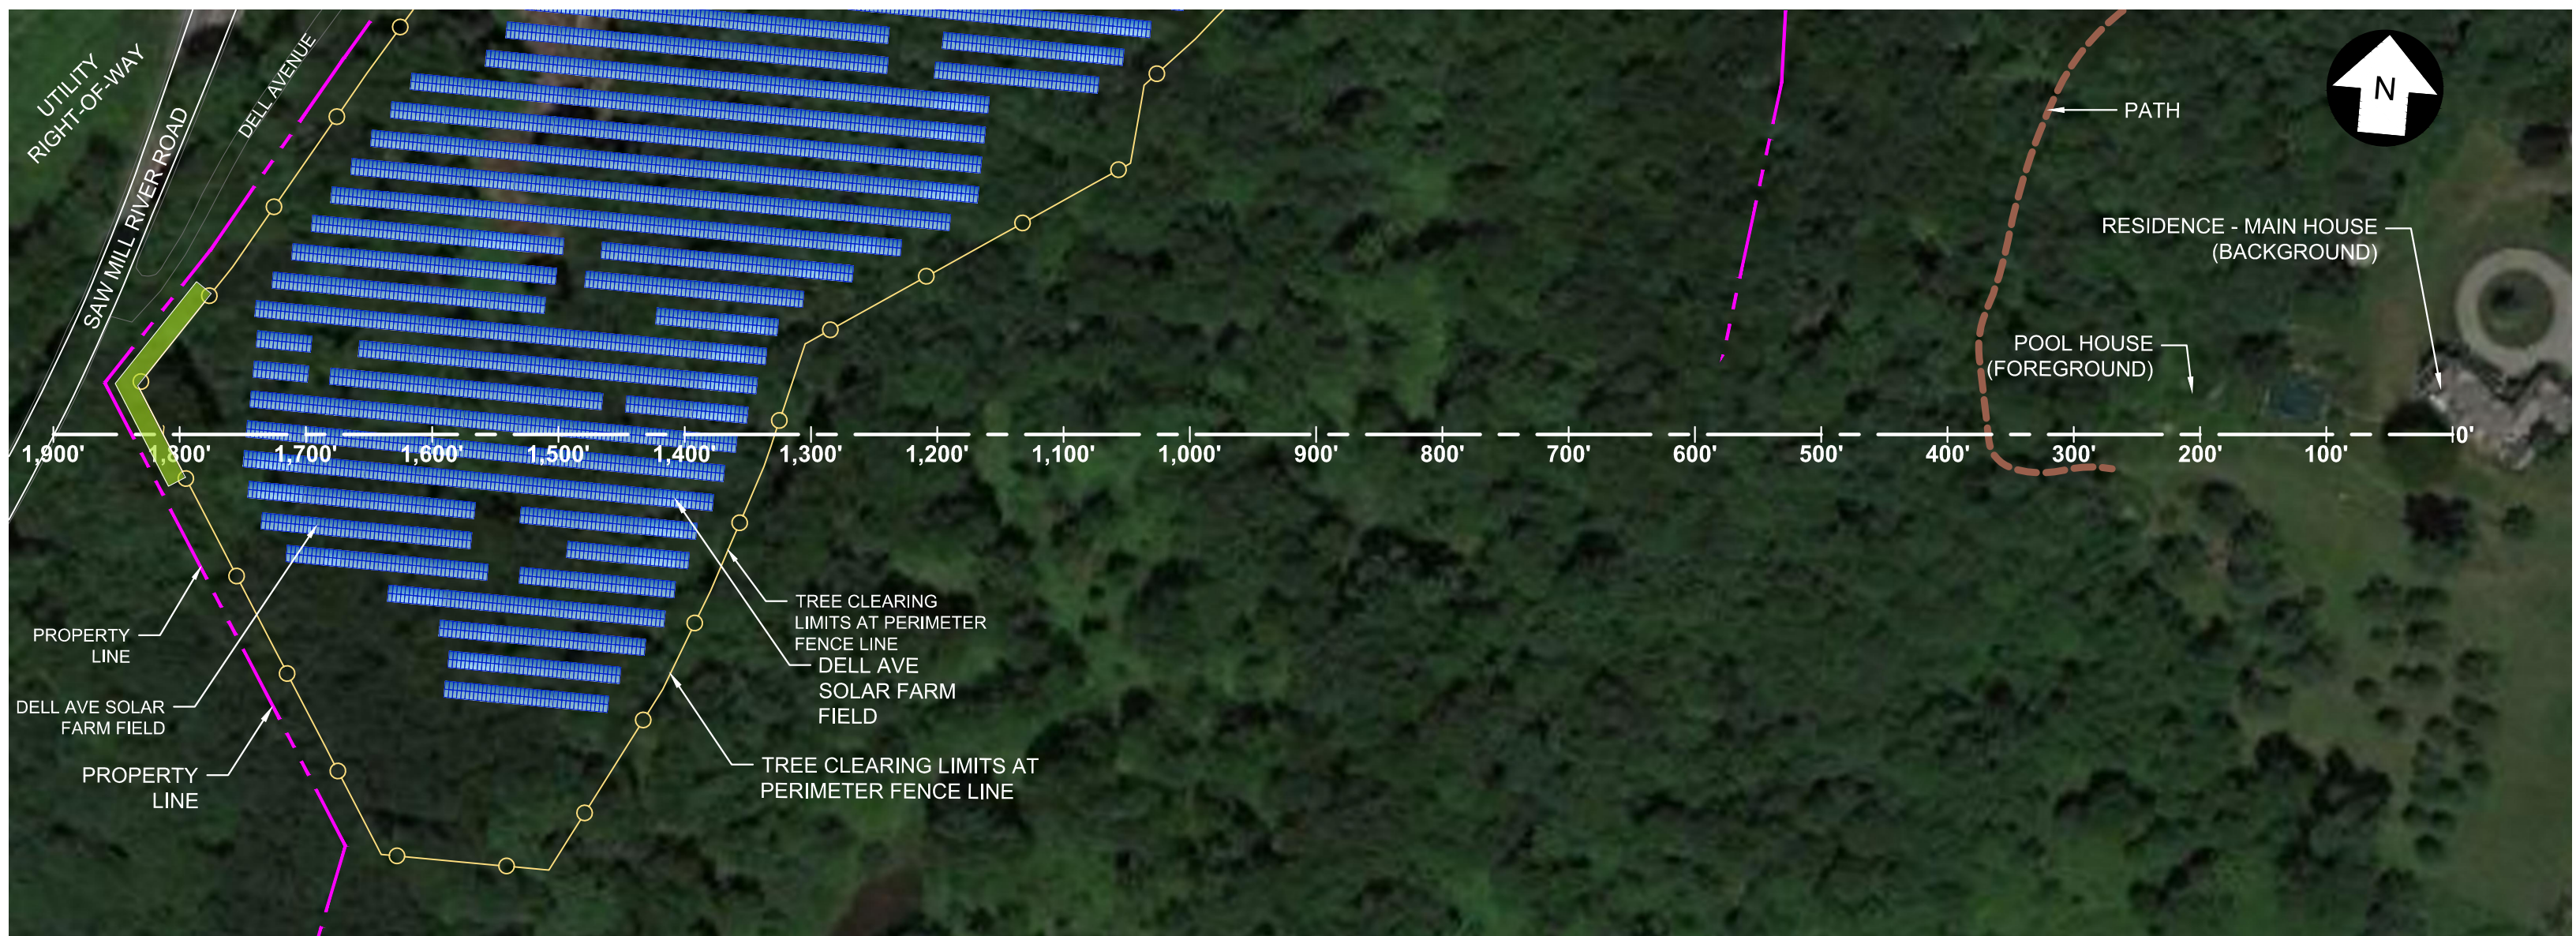

SCS DELL 014136 YORKTOWN, LLC
DELL AVENUE SOLAR FARM
 YORKTOWN, NEW YORK 10514
 JUNE 14, 2022 ◆ REVISION 0

OVERALL PLAN VIEW: LINE-OF-SIGHT #1, #2, #3, & 4
 PRELIMINARY DRAWINGS (06/14/2022)

PLAN VIEW: LINE-OF-SIGHT #1 (STA: 0 TO 1,400)

PROFILE VIEW: LINE-OF-SIGHT #1 (STA: 0 TO 1,400)

Horizontal and Vertical Scale - 1 : 1

PLAN VIEW: LINE-OF-SIGHT #2 (STA: 0 TO 1,800)

PROFILE VIEW: LINE-OF-SIGHT #2 (STA: 0 TO 1,800)

PLAN VIEW: LINE-OF-SIGHT #3 (STA: 0 TO 1,900)

PROFILE VIEW: LINE-OF-SIGHT #3 (STA: 0 TO 1,900)

Horizontal and Vertical Scale - 1 : 1

PLAN VIEW: LINE-OF-SIGHT #4 (STA: 0+00 TO 15+00)

PROFILE VIEW: LINE-OF-SIGHT #4 (STA: 0+00 TO 15+00)