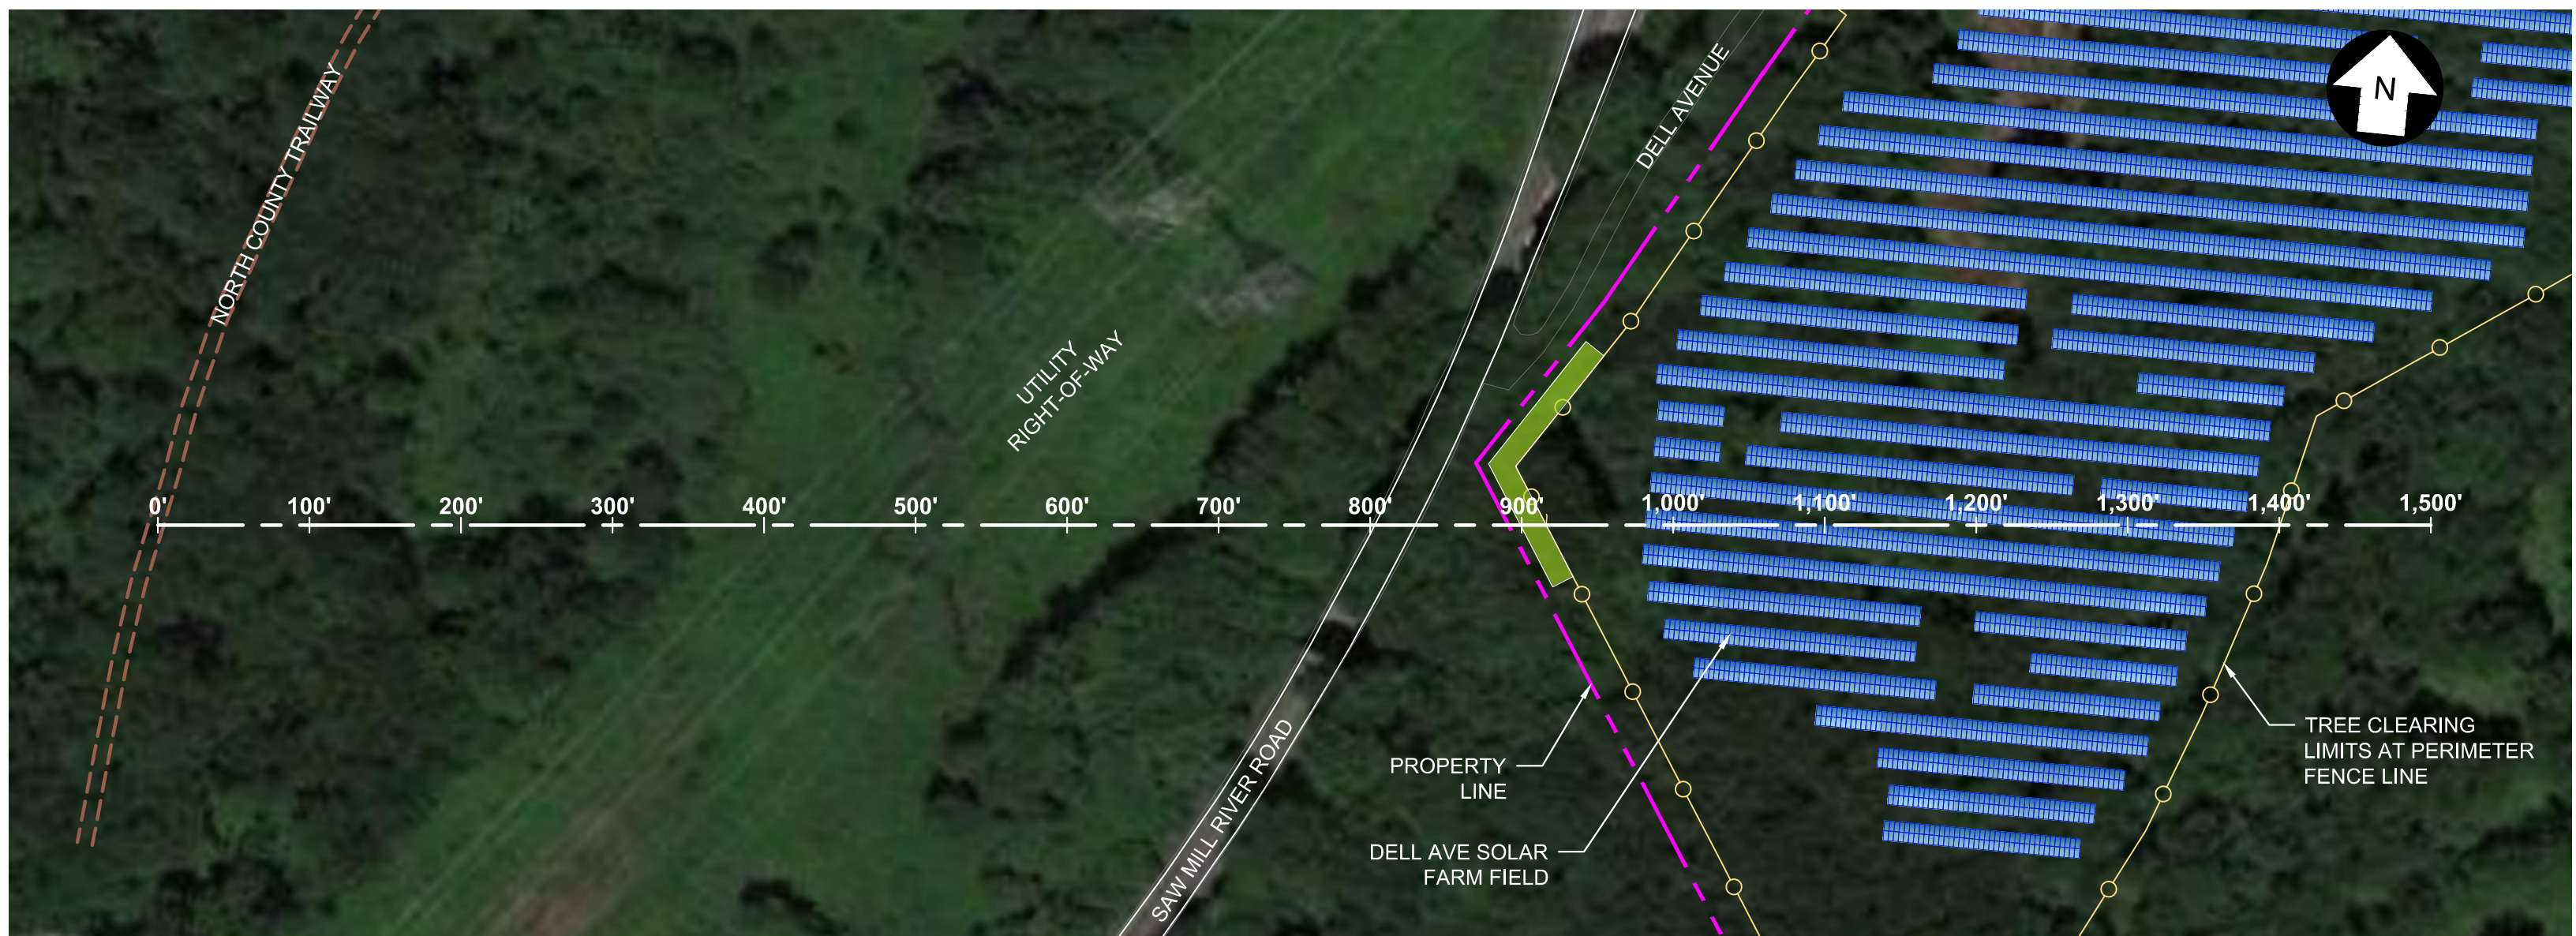

SCS DELL 014136 YORKTOWN, LLC
DELL AVENUE SOLAR FARM
 YORKTOWN, NEW YORK 10514
 JUNE 14, 2022 ◆ REVISION 0

OVERALL PLAN VIEW: LINE-OF-SIGHT #1, #2, #3, & 4
 PRELIMINARY DRAWINGS (06/14/2022)

PLAN VIEW: LINE-OF-SIGHT #1 (STA: 0 TO 1,400)

PROFILE VIEW: LINE-OF-SIGHT #1 (STA: 0 TO 1,400)

Horizontal and Vertical Scale - 1 : 1

PLAN VIEW: LINE-OF-SIGHT #2 (STA: 0 TO 1,800)

PROFILE VIEW: LINE-OF-SIGHT #2 (STA: 0 TO 1,800)

PLAN VIEW: LINE-OF-SIGHT #3 (STA: 0 TO 1,900)

PROFILE VIEW: LINE-OF-SIGHT #3 (STA: 0 TO 1,900)

Horizontal and Vertical Scale - 1 : 1

PLAN VIEW: LINE-OF-SIGHT #4 (STA: 0+00 TO 15+00)

PROFILE VIEW: LINE-OF-SIGHT #4 (STA: 0+00 TO 15+00)