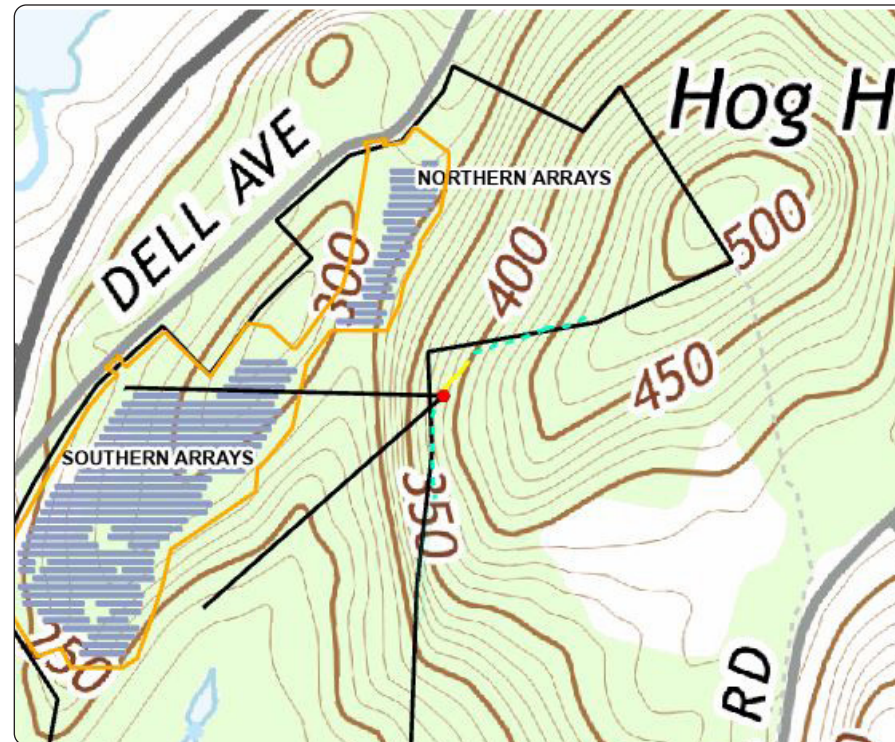

VP8 - Hog Hill Road Property Boundary, View Northwest

Representative Simulation - Proposed Conditions

May 2023

Existing Conditions

Proposed Conditions

SW

Viewpoint Location Aerial Map

Viewpoint Location Topographic Map

Viewpoint Coordinates	41.21280 -73.77800
Town	Yorktown
Viewpoint Elevation (MSL)	390'
Distance to Nearest Array	421'
Direction of View	Southwest
Lens Focal Length	50mm (35mm Equivalent)
Date/Time of Photograph	12/13/2022, 2:13PM

Existing Conditions

Proposed Conditions

N

Viewpoint Location Aerial Map

Viewpoint Location Topographic Map

Viewpoint Coordinates	41.21288 -73.77768
Town	Yorktown
Viewpoint Elevation (MSL)	420'
Distance to Nearest Array	340'
Direction of View	North
Lens Focal Length	50mm (35mm Equivalent)
Date/Time of Photograph	11/08/2022, 2:11PM