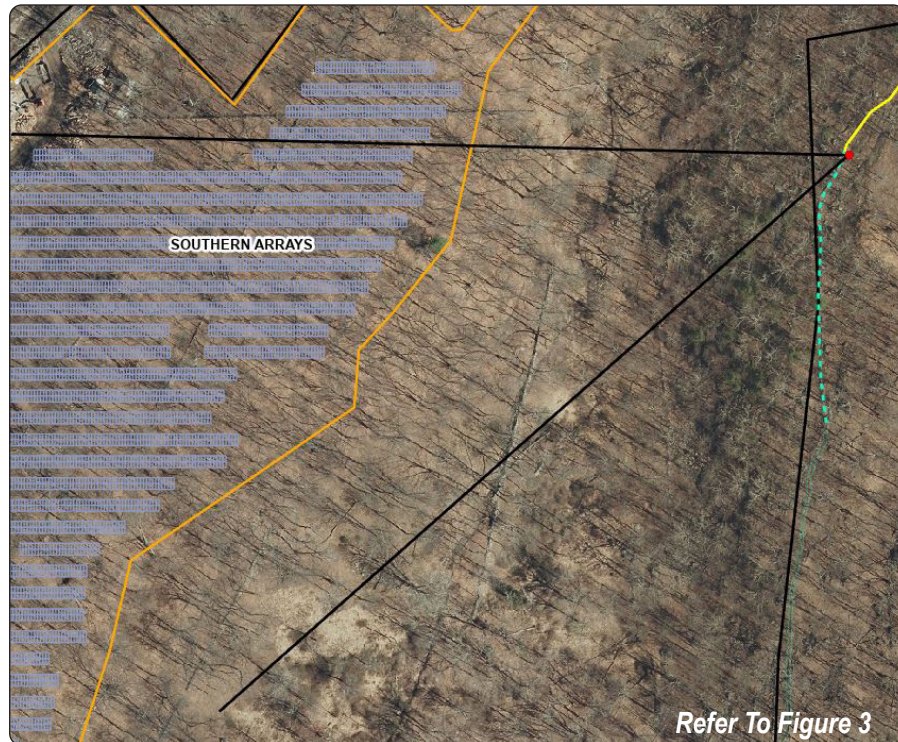

VP8 - Hog Hill Road Property Boundary, View Northwest

Representative Simulation - Proposed Conditions

May 2023

Existing Conditions

Proposed Conditions

SW

Viewpoint Location Aerial Map

Viewpoint Location Topographic Map

Viewpoint Coordinates	41.21280 -73.77800
Town	Yorktown
Viewpoint Elevation (MSL)	390'
Distance to Nearest Array	421'
Direction of View	Southwest
Lens Focal Length	50mm (35mm Equivalent)
Date/Time of Photograph	12/13/2022, 2:13PM

Existing Conditions

Proposed Conditions

N

Viewpoint Location Aerial Map

Viewpoint Location Topographic Map

Viewpoint Coordinates	41.21288 -73.77768
Town	Yorktown
Viewpoint Elevation (MSL)	420'
Distance to Nearest Array	340'
Direction of View	North
Lens Focal Length	50mm (35mm Equivalent)
Date/Time of Photograph	11/08/2022, 2:11PM