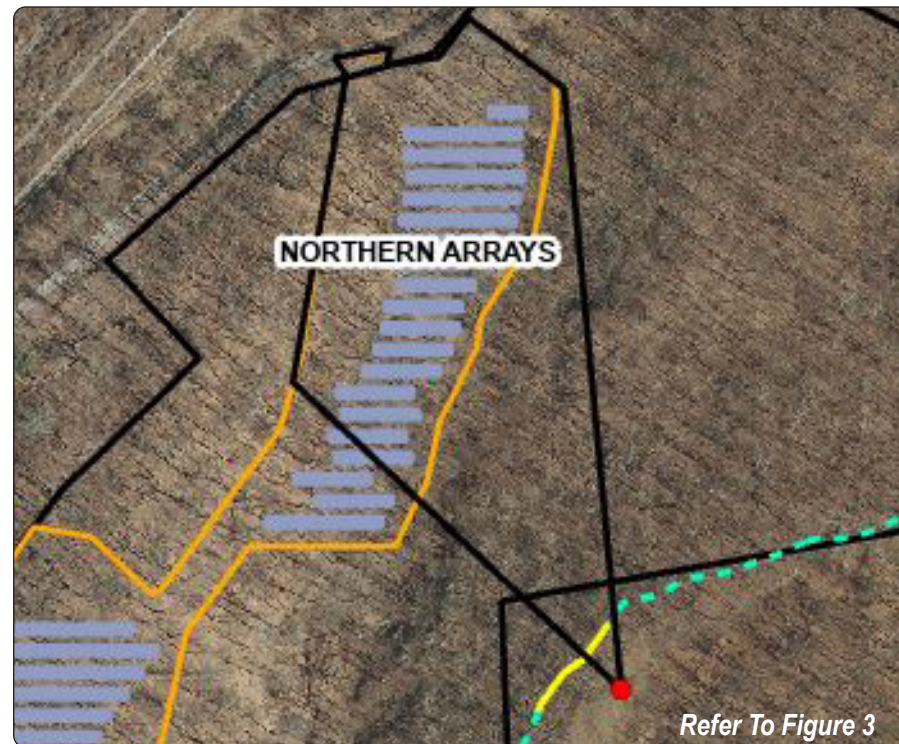

VP8 - Hog Hill Road Property Boundary, View Northwest

Representative Simulation - Proposed Conditions

May 2023

Existing Conditions

Proposed Conditions

SW

Viewpoint Location Aerial Map

Viewpoint Location Topographic Map

Viewpoint Coordinates	41.21280 -73.77800
Town	Yorktown
Viewpoint Elevation (MSL)	390'
Distance to Nearest Array	421'
Direction of View	Southwest
Lens Focal Length	50mm (35mm Equivalent)
Date/Time of Photograph	12/13/2022, 2:13PM

Existing Conditions

Proposed Conditions

N

Viewpoint Location Aerial Map

Viewpoint Location Topographic Map

Viewpoint Coordinates	41.21288 -73.77768
Town	Yorktown
Viewpoint Elevation (MSL)	420'
Distance to Nearest Array	340'
Direction of View	North
Lens Focal Length	50mm (35mm Equivalent)
Date/Time of Photograph	11/08/2022, 2:11PM