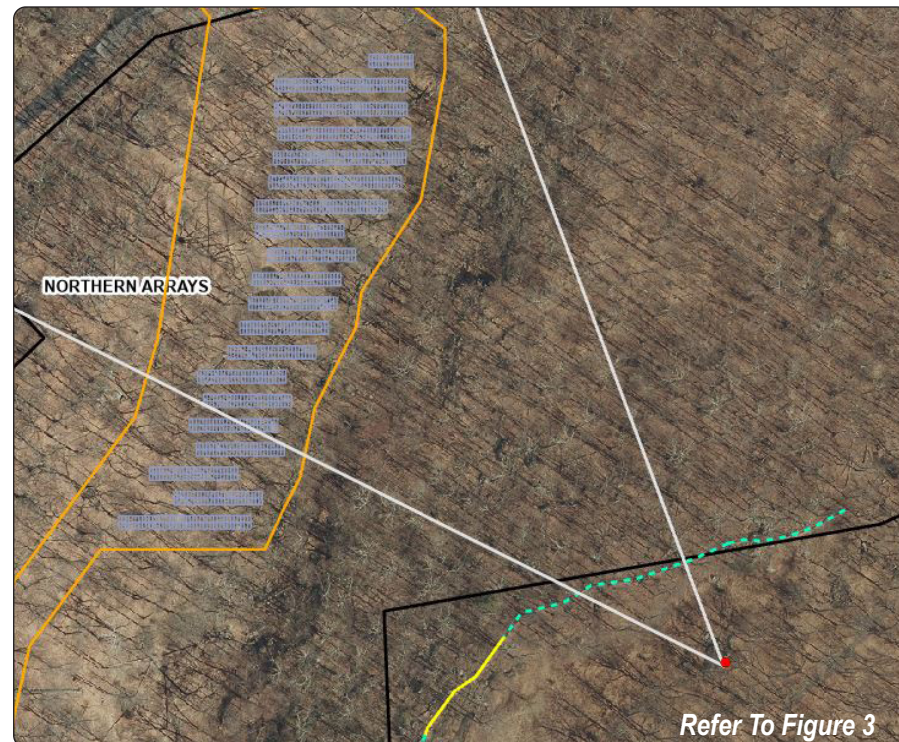

Existing Conditions

Proposed Conditions

NW

Viewpoint Location Aerial Map

Viewpoint Location Topographic Map

Viewpoint Coordinates	41.21300 -73.77695
Town	Yorktown
Viewpoint Elevation (MSL)	460'
Distance to Nearest Array	487'
Direction of View	Northwest
Lens Focal Length	50mm (35mm Equivalent)
Date/Time of Photograph	12/13/2022, 12:04PM

Existing Conditions

Proposed Conditions

NW

Viewpoint Location Aerial Map

Viewpoint Location Topographic Map

Viewpoint Coordinates	41.21280 -73.77800
Town	Yorktown
Viewpoint Elevation (MSL)	390'
Distance to Nearest Array	282'
Direction of View	Northwest
Lens Focal Length	50mm (35mm Equivalent)
Date/Time of Photograph	12/13/2022, 2:13PM

VP8 - Hog Hill Road Property Boundary, View Northwest

Representative Simulation - Existing Conditions

May 2023