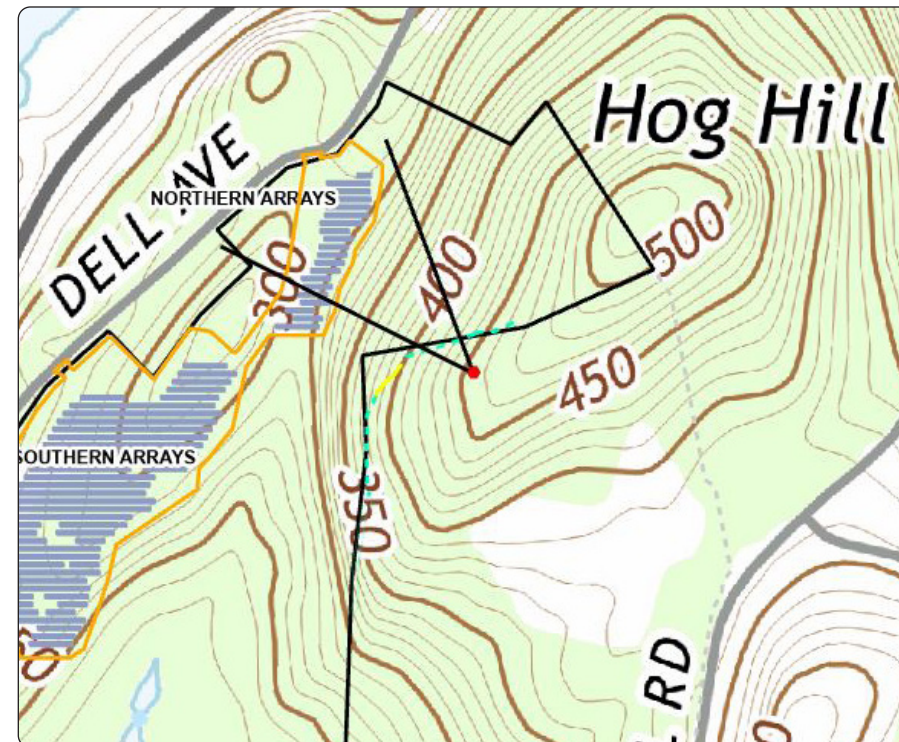

Existing Conditions

Proposed Conditions

NW

Viewpoint Location Aerial Map

Viewpoint Location Topographic Map

Viewpoint Coordinates	41.21300 -73.77695
Town	Yorktown
Viewpoint Elevation (MSL)	460'
Distance to Nearest Array	487'
Direction of View	Northwest
Lens Focal Length	50mm (35mm Equivalent)
Date/Time of Photograph	12/13/2022, 12:04PM

Existing Conditions

Proposed Conditions

NW

Viewpoint Location Aerial Map

Viewpoint Location Topographic Map

Viewpoint Coordinates	41.21280 -73.77800
Town	Yorktown
Viewpoint Elevation (MSL)	390'
Distance to Nearest Array	282'
Direction of View	Northwest
Lens Focal Length	50mm (35mm Equivalent)
Date/Time of Photograph	12/13/2022, 2:13PM

VP8 - Hog Hill Road Property Boundary, View Northwest

Representative Simulation - Existing Conditions

May 2023