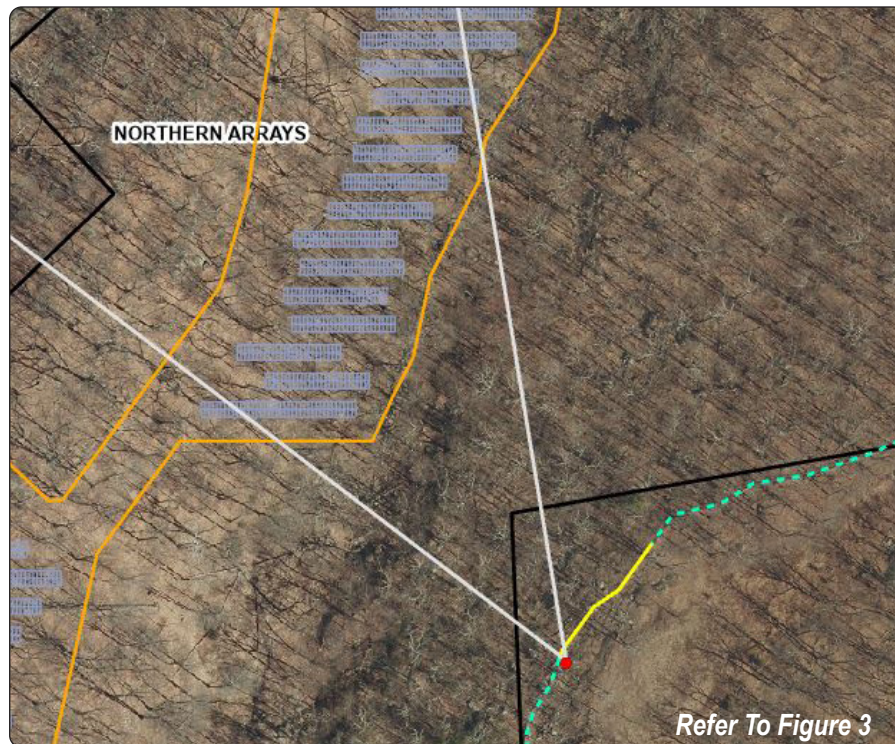

Existing Conditions

Proposed Conditions

NW

Viewpoint Location Aerial Map

Viewpoint Location Topographic Map

Viewpoint Coordinates	41.21300 -73.77695
Town	Yorktown
Viewpoint Elevation (MSL)	460'
Distance to Nearest Array	487'
Direction of View	Northwest
Lens Focal Length	50mm (35mm Equivalent)
Date/Time of Photograph	12/13/2022, 12:04PM

Existing Conditions

Proposed Conditions

NW

Viewpoint Location Aerial Map

Viewpoint Location Topographic Map

Viewpoint Coordinates	41.21280 -73.77800
Town	Yorktown
Viewpoint Elevation (MSL)	390'
Distance to Nearest Array	282'
Direction of View	Northwest
Lens Focal Length	50mm (35mm Equivalent)
Date/Time of Photograph	12/13/2022, 2:13PM

VP8 - Hog Hill Road Property Boundary, View Northwest

Representative Simulation - Existing Conditions

May 2023