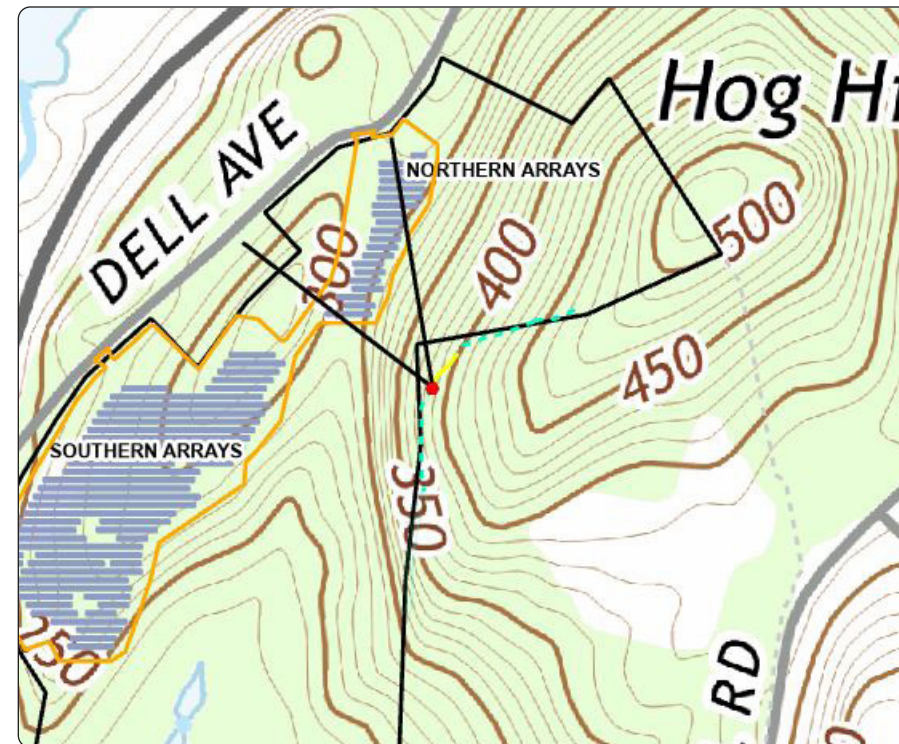

Existing Conditions

Proposed Conditions

NW

Viewpoint Location Aerial Map

Viewpoint Location Topographic Map

Viewpoint Coordinates	41.21300 -73.77695
Town	Yorktown
Viewpoint Elevation (MSL)	460'
Distance to Nearest Array	487'
Direction of View	Northwest
Lens Focal Length	50mm (35mm Equivalent)
Date/Time of Photograph	12/13/2022, 12:04PM

Existing Conditions

Proposed Conditions

NW

Viewpoint Location Aerial Map

Viewpoint Location Topographic Map

Viewpoint Coordinates	41.21280 -73.77800
Town	Yorktown
Viewpoint Elevation (MSL)	390'
Distance to Nearest Array	282'
Direction of View	Northwest
Lens Focal Length	50mm (35mm Equivalent)
Date/Time of Photograph	12/13/2022, 2:13PM

VP8 - Hog Hill Road Property Boundary, View Northwest

Representative Simulation - Existing Conditions

May 2023