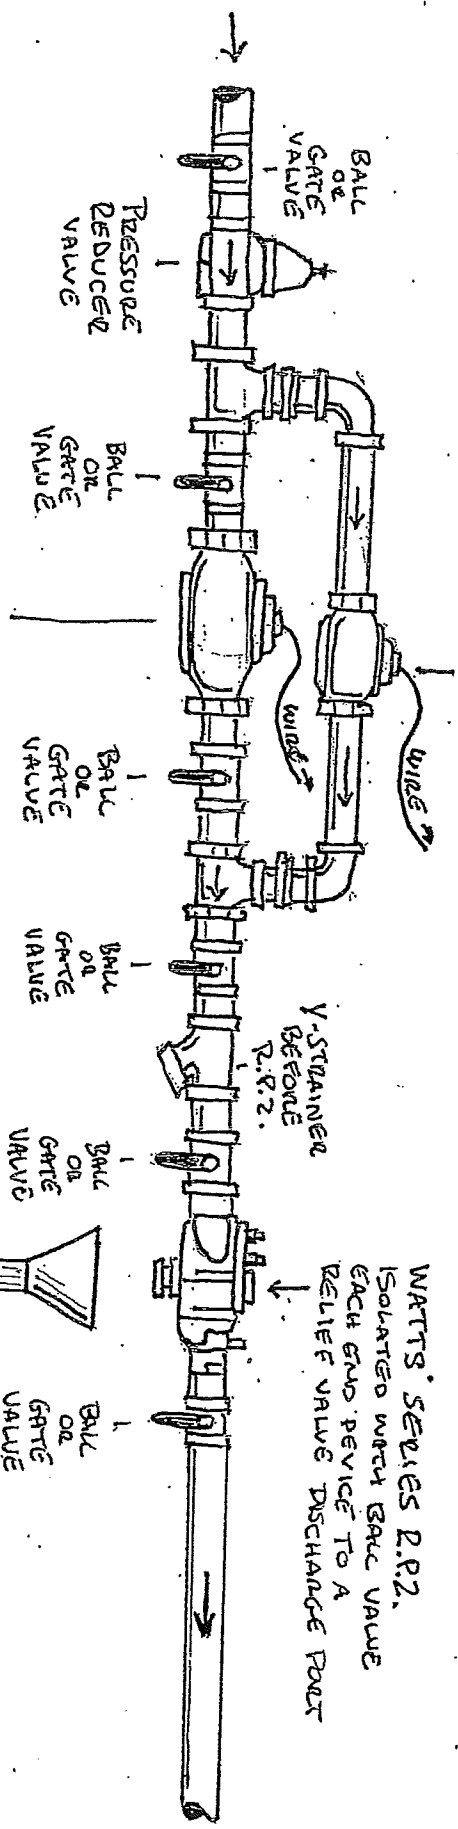

# Large Commercial Meter SAMPLE DIAGRAM

Sensus OMNI

C2 compound meter  
reading using attached  
black wire runs outside  
for a touchpad/smart point

Sensus OMNI  
C2 compound meter

Reading in 1000 gallons  
Using attached black wire  
run to outside for a  
touchpad/smart point

WATTS' SERIES P.R.2.  
ISOLATED WITH BALL VALVE  
EACH END DEVICE TO A  
RELIEF VALVE DISCHARGE PORT

FLOOR  
DRAIN